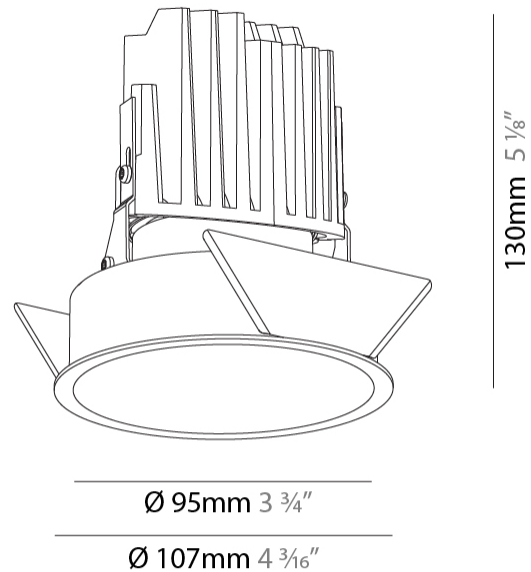

GENERAL

Series: Bioniq
Subseries: Bioniq Round Deep
Brand: Prolicht
Division: Architectural
Mounting Type: Recessed
Mounting Location: Ceiling
Subcategory: Downlight

PHYSICAL

Shape: Round
Diameter (mm): 107
Diameter (in): 4 3/16
Height (mm): 130
Height (in): 5 1/8
Ceiling Thickness (mm): 10 / 12.5 / 15
Ceiling Thickness (in): 3/8 or 1/2 or 9/16
Min. Recessing Depth (mm): 150
Min. Recessing Depth (in): 5 7/8
Light Distribution: Downlight
Weight (kg): 0.533
Weight (lbs): 1.18
Fixture Finish: SSR / BKV / CWI / CRY / HAB / LAG / UFT / ITA / RUA / RUR / MIC / FTG / MYG / TWT / LOD / PUS / FRO / FUP / KIA / POP / BLS / SPG / MEY / GOH / GUM / CHC / COM / ABZ / JAG / OBR / MOS / ROR
Fixture Material: Aluminum Die Cast
Cut-out Measurements: 98mm / 3 7/8"

ELECTRICAL

Lamp Type: LED (Zhaga Standard)
Input Wattage (W): 15.5
Total Output Wattage (W): 13
Dimming: Tri-Mode (Non-Dimming and Phase Dimming (120Vac only) and 0-10V Dimming)
Driver Included: No
Driver Location: Recessed Housing
Driver Type: Constant Current - Universal
Driver Class: Class 2
Housing: See components
Input Voltage (V): 120 - 277
Constant Current (MA): 500

LED

Number of LEDs: 1
Color Temperature (°K): 2700 / 3000 / 3500 / 4000
Max. Delivered Lumen (lm): 1140 / 1180 / 1245 / 1270
CRI: >90 CRI
Lamp Life (hrs): 50000

OPTICAL

Reflector: 20 / 40 / 60

RATINGS AND CERTIFICATIONS

Certified By: Certified for North American Standards
IP rating: IP54