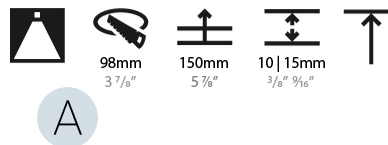

GENERAL

Series: Bioniq
Subseries: Bioniq Round Deep
Brand: Prolicht
Division: Architectural
Mounting Type: Recessed
Mounting Location: Ceiling
Subcategory: Downlight

PHYSICAL

Shape: Round
Diameter (mm): 107
Diameter (in): 4 3/16
Height (mm): 130
Height (in): 5 1/8
Ceiling Thickness (mm): 10 / 12.5 / 15
Ceiling Thickness (in): 3/8 or 1/2 or 9/16
Min. Recessing Depth (mm): 150
Min. Recessing Depth (in): 5 7/8
Light Distribution: Downlight
Weight (kg): 0.533
Weight (lbs): 1.18
Fixture Finish: SSR / BKV / CWI / CRY / HAB / LAG / UFT / ITA / RUA / RUR / MIC / FTG / MYG / TWT / LOD / PUS / FRO / FUP / KIA / POP / BLS / SPG / MEY / GOH / GUM / CHC / COM / ABZ / JAG / OBR / MOS / ROR
Fixture Material: Aluminum Die Cast
Cut-out Measurements: 98mm / 3 7/8"

ELECTRICAL

Lamp Type: LED (Zhaga Standard)
Input Wattage (W): 15.5
Total Output Wattage (W): 13
Dimming: Tri-Mode (Non-Dimming and Phase Dimming (120Vac only) and 0-10V Dimming)
Driver Included: No
Driver Location: Recessed Housing
Driver Type: Constant Current - Universal
Driver Class: Class 2
Housing: See components
Input Voltage (V): 120 - 277
Constant Current (MA): 500

LED

Number of LEDs: 1
Color Temperature (°K): 2700 / 3000 / 3500 / 4000
Max. Delivered Lumen (lm): 1140 / 1180 / 1245 / 1270
CRI: >90 CRI
Lamp Life (hrs): 50000

OPTICAL

Reflector: 20 / 40 / 60

RATINGS AND CERTIFICATIONS

Certified By: Certified for North American Standards
IP rating: IP54